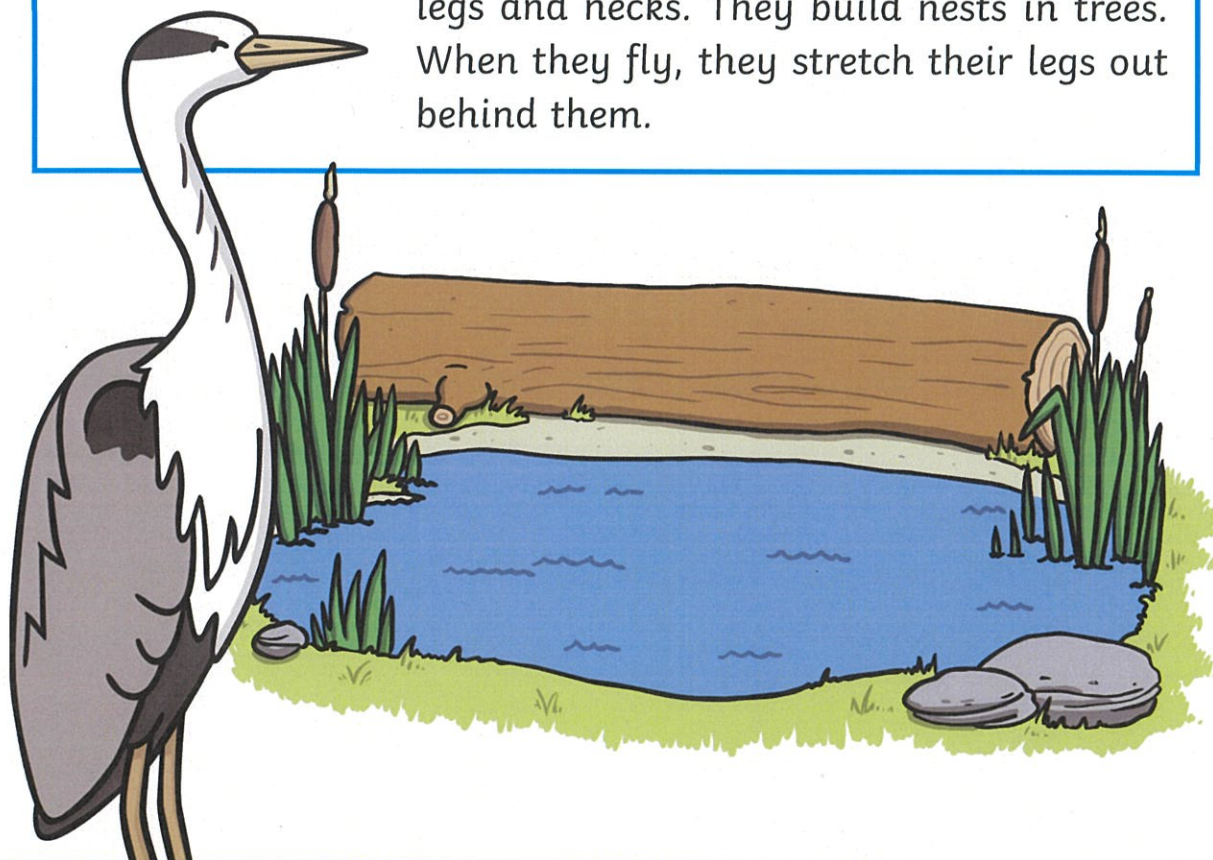

Reading & Comprehension

GROUP 3

Student Name:

Birds in Your Garden

There are many different types of bird that you might see in your garden. Here are a few of them:

Robin

Robins are very easy to spot in your garden. They have a red breast and a brown head and back. They have long legs and a short tail. They live in one area to stop other robins living there. They eat insects, fruit, seeds and worms.

Jackdaw

The jackdaw is a noisy bird. They are quite large and have a grey neck, a short beak and white eyes. They eat insects, dead animals and other birds' eggs. They live in woods, parks and gardens. Jackdaws steal things; not just food but objects too!

Blue tit

The blue tit is a very small bird with bright yellow and blue feathers. They eat insects, seeds and nuts. They eat from bird tables and live in garden nesting boxes.

Blackbird

Blackbirds are very common garden birds but they also live in farmland and woodland. Blackbirds live on their own. The male is black with an orange beak, and he has an orange ring around his eye. The female is dark brown with a brown beak. They nest in trees and like to sing.

**Heron**

Hérons live near ponds. This is because they eat fish and sometimes steal the fish from people's ponds! They are quite large with a long thin beak. They also have thin legs and necks. They build nests in trees. When they fly, they stretch their legs out behind them.