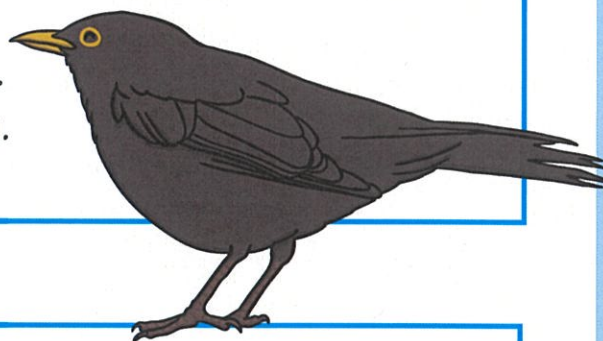

Blackbird

Blackbirds are very common garden birds but they also live in farmland and woodland. Blackbirds live on their own. The male is black with an orange beak, and he has an orange ring around his eye. The female is dark brown with a brown beak. They nest in trees and like to sing.